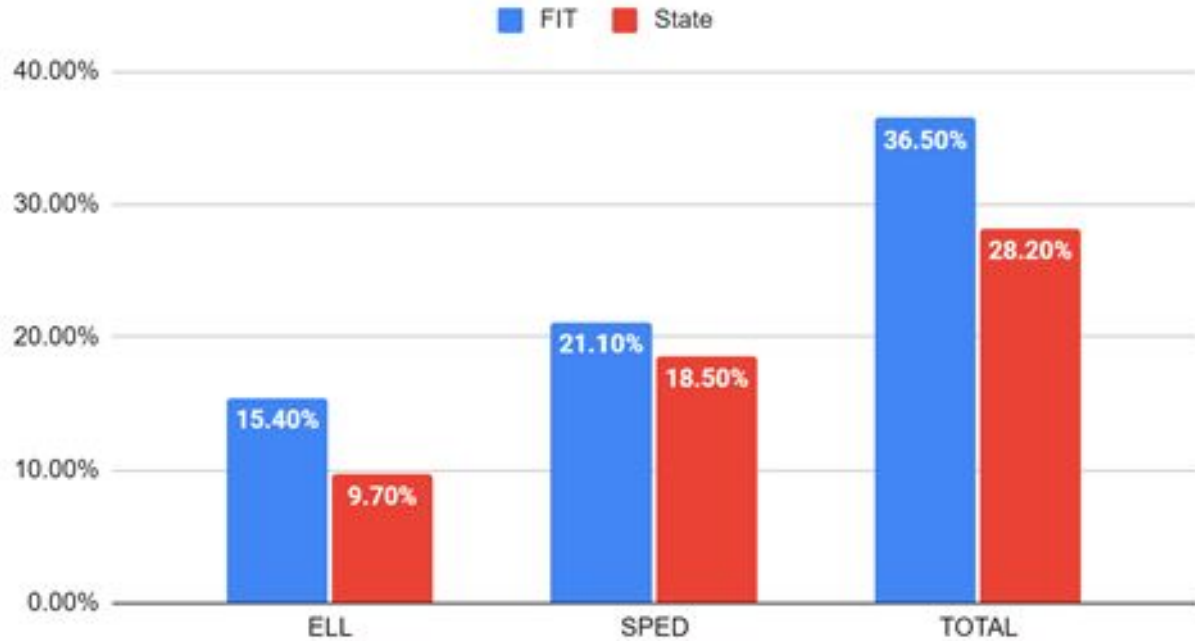

FIT Academy

*Academic Profile &
MCA Results*

FIT Academy Student Profile

Students Needing Specialized Supports

Prior School MCA Scores of Students Entering FIT Academy Fall 2023

Of 35 new students entering FIT Academy with MCA scores from prior schools in the Fall of 2023, only 20% were proficient in math and 35% in reading, 25% and 15% percentage points respectively lower than the state proficiency rates (Source: MDE Secured Data Reports).