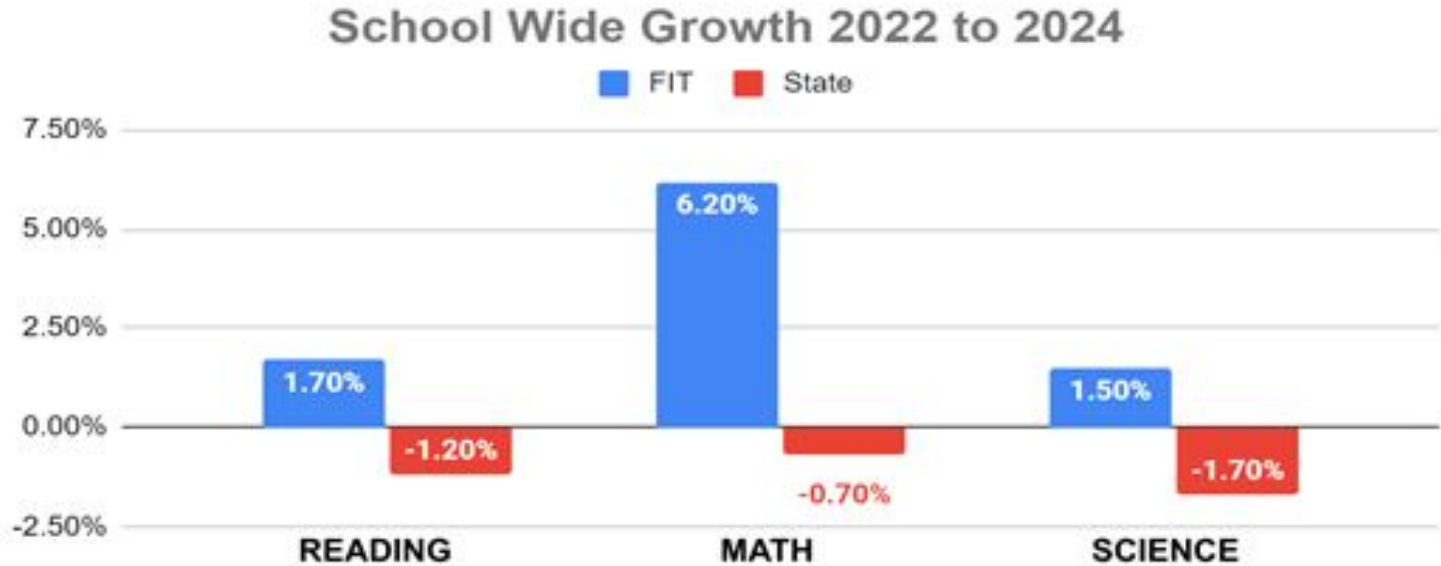

FIT Academy

*Academic Profile &
MCA Results*

FIT Academy Student Profile

Students Needing Specialized Supports

Prior School MCA Scores of Students Entering FIT Academy Fall 2023

Of 35 new students entering FIT Academy with MCA scores from prior schools in the Fall of 2023, only 20% were proficient in math and 35% in reading, 25% and 15% percentage points respectively lower than the state proficiency rates (Source: MDE Secured Data Reports).

FIT Academy Comparison to Four Year School Wide Proficiency

■ FIT ■ STATE

■ FIT ■ STATE

■ FIT ■ STATE

Proficiency Growth from 2022 to 2024

Notable Performance in ELL - MDE North Star Report

Summary Proficiency