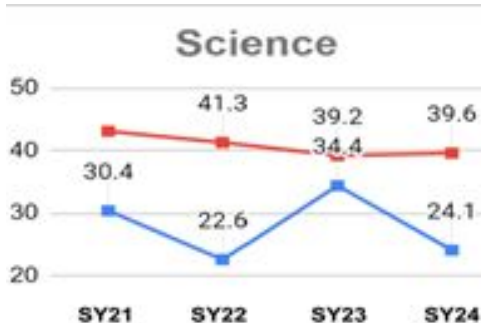

FIT Academy

*Academic Profile &
MCA Results*

FIT Academy Student Profile

Students Needing Specialized Supports

Prior School MCA Scores of Students Entering FIT Academy Fall 2023

Of 35 new students entering FIT Academy with MCA scores from prior schools in the Fall of 2023, only 20% were proficient in math and 35% in reading, 25% and 15% percentage points respectively lower than the state proficiency rates (Source: MDE Secured Data Reports).

FIT Academy Comparison to Four Year School Wide Proficiency

■ FIT ■ STATE

■ FIT ■ STATE

■ FIT ■ STATE

Proficiency Growth from 2022 to 2024

Notable Performance in ELL - MDE North Star Report

Summary Proficiency