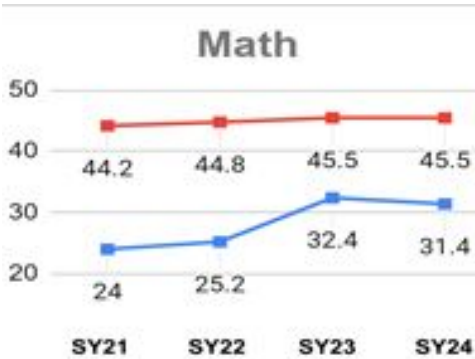

■ FIT ■ STATE